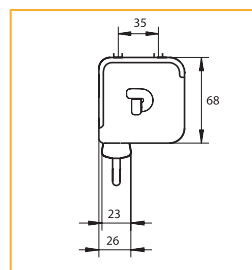

For operation

- ▶ If the projection screen is mounted at heights greater than 2.5 metres, a pull rod can be a handy aid in the rolling of a projection screen. 10800021 length 125 cm

▲ **Projection screen with spring mechanism in most compact case (max. 200 cm wide).**

Technical characteristics

- ▶ Projecta products satisfy the strictest quality and safety requirements in Europe and are CE approved.
- ▶ Projecta ensures that the quality of its products are monitored by the TÜV/GS programme.
- ▶ Steel case with galvanised interior and white powder coated exterior (RAL 9016).
- ▶ Simple pull-out system locks at every desired viewing height.
- ▶ Matte White S: double-sided laminated vinyl on a woven fiberglass carrier with black backing; gain 1.0 and viewing angle 50° L/R.
- ▶ Datalux S: double-sided laminated vinyl on a woven fiberglass carrier with black backing; high gain 1.5 and viewing angle 35° L/R.
- ▶ Projection screen fabrics satisfy the requirements for fire resistance of construction materials and components.
- ▶ Square format (1:1) has a 2.5-cm. black border on left/right side.
- ▶ Video (4:3) and HDTV (16:9) formats have a 5-cm. black border all around.

Aspect ratio	Screen size h x w cm	Viewing size h x w cm	Nominal diagonal cm inches	Case			Net weight in kg	Screen fabrics	
				L1 mm	L2 mm	L3 mm		Matte White S prod.code	Datalux S prod.code
1:1	125x125	120x120		1380	1358	1282	5	10200061	10200075
	145x145	140x140		1588	1566	1490	6	10200086	10200087
	160x160	151x151		1718	1696	1620	7	10200062	10200076
	180x180	173x173		1918	1896	1820	8	10200063	10200077
	200x200	195x195		2138	2116	2040	9	10200064	10200088
4:3	123x160	110x146	183 72	1718	1696	1620	6	10200068	10200078
	138x180	126x168	213 84	1918	1896	1820	7	10200070	10200079
	153x200	143x190	254 100	2138	2116	2040	8	10200084	10200085
16:9	90x160	82x146	165 65	1718	1696	1620	6	10200080	
	102x180	95x168	208 82	1918	1896	1820	7	10200081	
	117x200	107x190	234 92	2138	2116	2040	8	10200089	