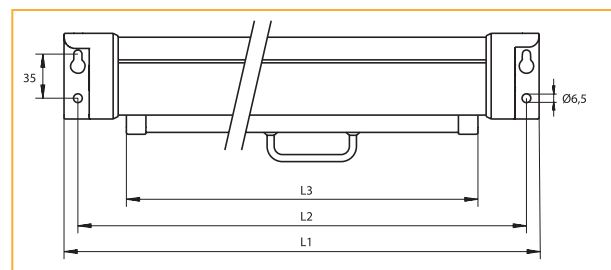

For operation

- ▶ If the projection screen is mounted at heights greater than 2.5 metres, a pull rod can be a handy aid in the rolling of a projection screen. 10800021 length 125 cm

▲ **Projection screen with spring mechanism in most compact case (max. 200 cm wide).**

Technical characteristics

- ▶ Projecta products satisfy the strictest quality and safety requirements in Europe and are CE approved.
- ▶ Projecta ensures that the quality of its products are monitored by the TÜV/GS programme.
- ▶ Steel case with galvanised interior and white powder coated exterior (RAL 9016).
- ▶ Simple pull-out system locks at every desired viewing height.
- ▶ Matte White S: double-sided laminated vinyl on a woven fiberglass carrier with black backing; gain 1.0 and viewing angle 50° L/R.
- ▶ Datalux S: double-sided laminated vinyl on a woven fiberglass carrier with black backing; high gain 1.5 and viewing angle 35° L/R.
- ▶ Projection screen fabrics satisfy the requirements for fire resistance of construction materials and components.
- ▶ Square format (1:1) has a 2.5-cm. black border on left/right side.
- ▶ Video (4:3) and HDTV (16:9) formats have a 5-cm. black border all around.

Aspect ratio	Screen size h x w cm	Viewing size h x w cm	Nominal diagonal cm inches	Case			Net weight in kg	Screen fabrics	
				L1 mm	L2 mm	L3 mm		Matte White S prod.code	Datalux S prod.code
1:1	125x125	120x120		1380	1358	1282	5	10200061	10200075
	145x145	140x140		1588	1566	1490	6	10200086	10200087
	160x160	151x151		1718	1696	1620	7	10200062	10200076
	180x180	173x173		1918	1896	1820	8	10200063	10200077
	200x200	195x195		2138	2116	2040	9	10200064	10200088
4:3	123x160	110x146	183 72	1718	1696	1620	6	10200068	10200078
	138x180	126x168	213 84	1918	1896	1820	7	10200070	10200079
	153x200	143x190	254 100	2138	2116	2040	8	10200084	10200085
16:9	90x160	82x146	165 65	1718	1696	1620	6	10200080	
	102x180	95x168	208 82	1918	1896	1820	7	10200081	
	117x200	107x190	234 92	2138	2116	2040	8	10200089	